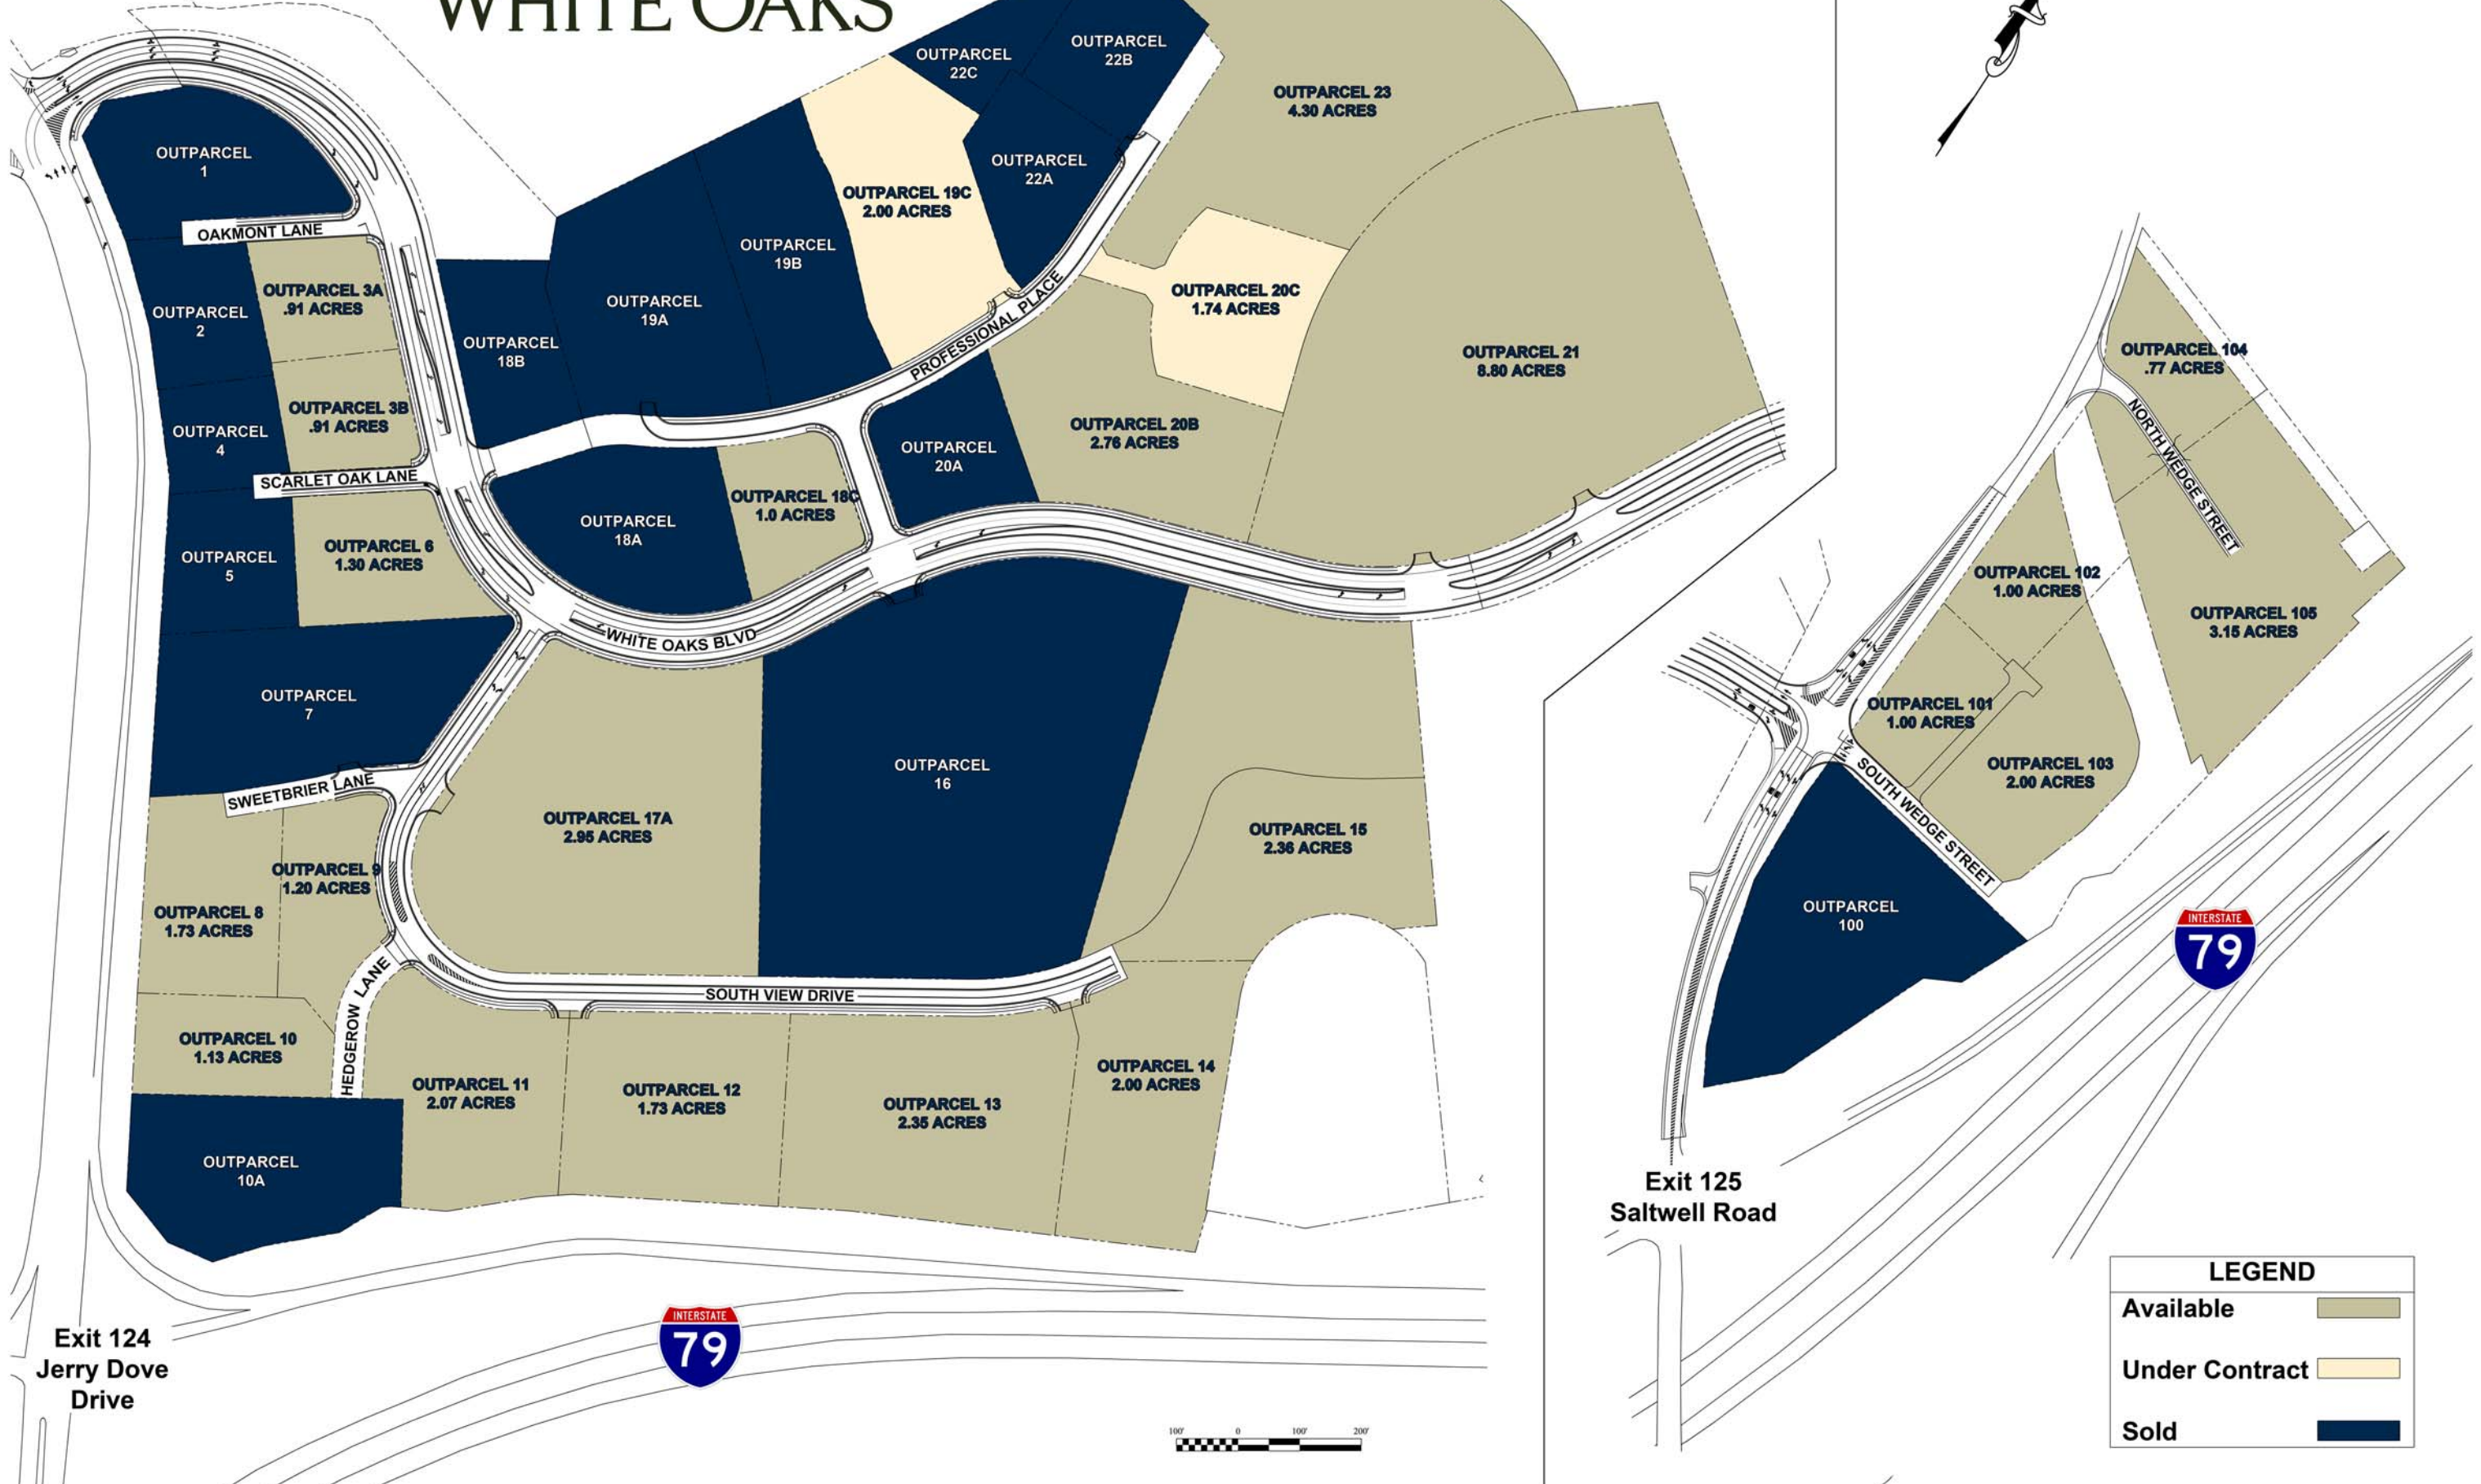

WHITE OAKS

Exit 124
Jerry Dove
Drive

Exit 125
Saltwell Road

LEGEND	
Available	
Under Contract	
Sold	